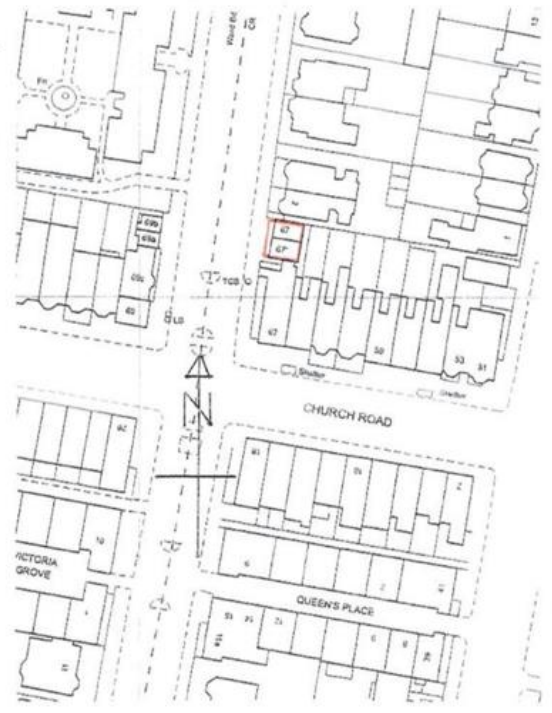

67 B & C, Church Road, Hove, East Sussex

*H. Rawling*

Layout Plan - Scale 1:100

Location Plan - Scale 1:1250